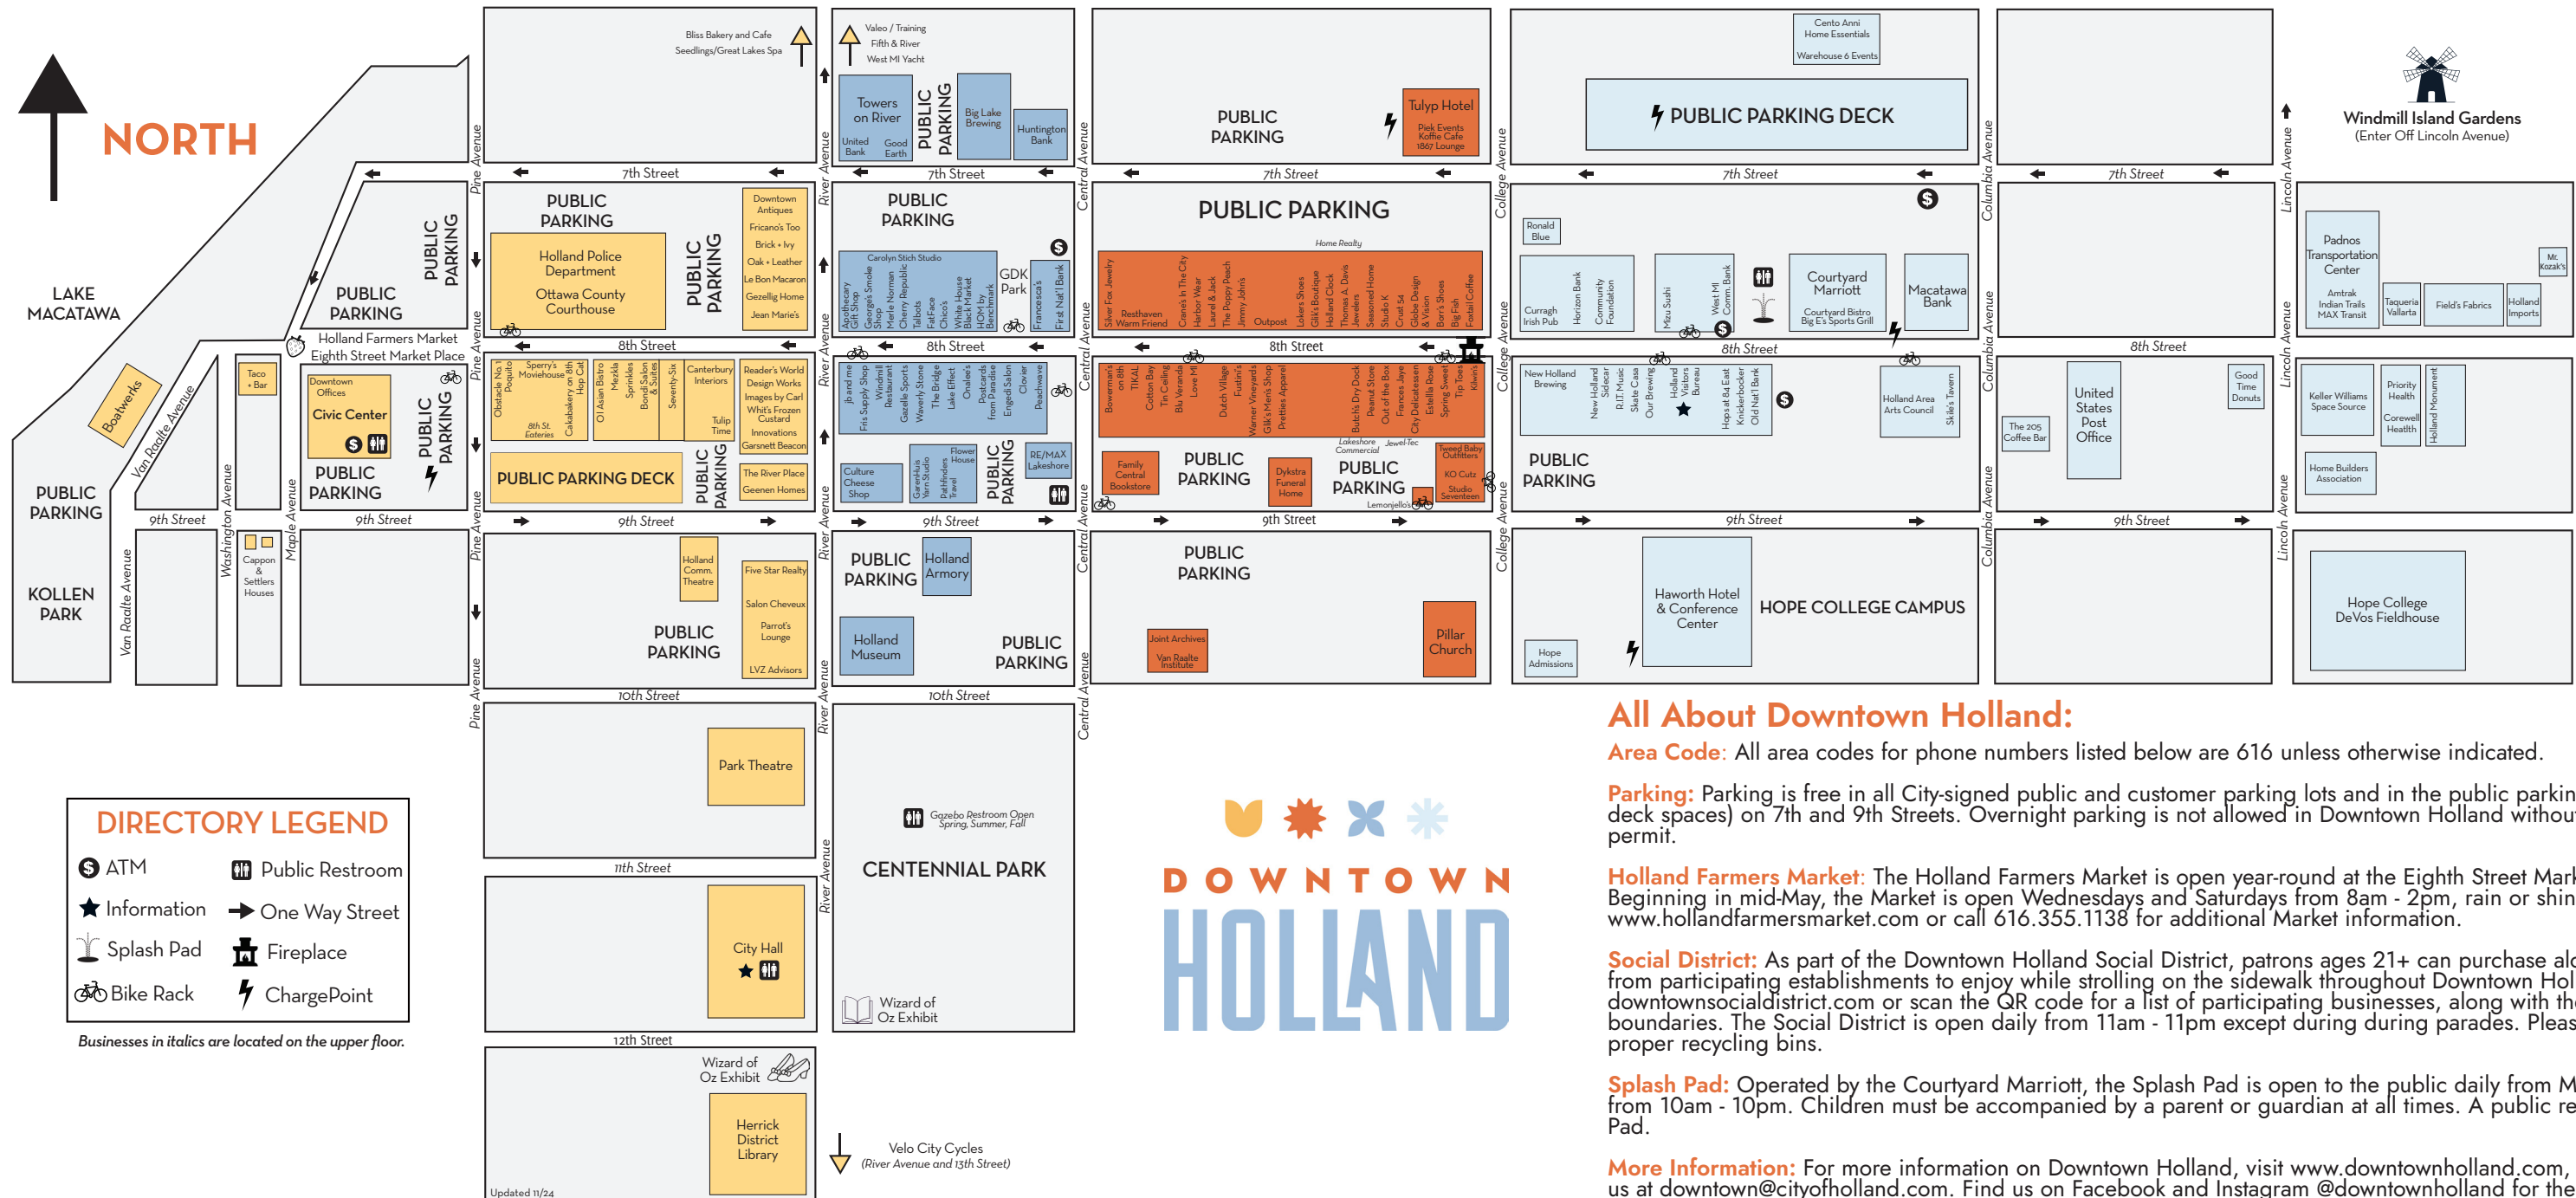

DOWNTOWN HOLLAND SHOPPING & DINING DIRECTORY

All About Downtown Holland:

Area Code: All area codes for phone numbers listed below are 616 unless otherwise indicated.

Parking: Parking is free in all City-signed public and customer parking lots and in the public parking decks (excluding reserved deck spaces) on 7th and 9th Streets. Overnight parking is not allowed in Downtown Holland without the proper residential overnight permit.

Holland Farmers Market: The Holland Farmers Market is open year-round at the Eighth Street Market Place (150 West 8th Street). Beginning in mid-May, the Market is open Wednesdays and Saturdays from 8am - 2pm, rain or shine. Visit www.hollandfarmersmarket.com or call 616.355.1138 for additional Market information.

Social District: As part of the Downtown Holland Social District, patrons ages 21+ can purchase alcoholic beverages from participating establishments to enjoy while strolling on the sidewalk throughout Downtown Holland. Please visit www.downtownsocialdistrict.com or scan the QR code for a list of participating businesses, along with the social district rules and boundaries. The Social District is open daily from 11am - 11pm except during during parades. Please dispose of your cups in the proper recycling bins.

Splash Pad: Operated by the Courtyard Marriott, the Splash Pad is open to the public daily from Memorial Day through Labor Day from 10am - 10pm. Children must be accompanied by a parent or guardian at all times. A public restroom is available at the Splash Pad.

More Information: For more information on Downtown Holland, visit www.downtownholland.com, call us at 616.796.1210, or email us at downtown@cityofholland.com. Find us on Facebook and Instagram @downtownholland for the latest Downtown Holland news!

APPAREL & ACCESSORIES

- Big Fish..... No Phone
- Blu Veranda..... 355-5411
- Borr's Shoes..... 392-2821
- Brick + Ivy..... 796-8632
- Chico's..... 396-3696
- Clovier..... 994-8384
- Cotton Bay..... 394-7114
- Estella Rose..... 223-0549
- FatFace..... 377-5718
- Frances Jaye..... 546-2671
- Francesca's..... 396-3851
- Glik's Boutique..... 994-8058
- Glik's Men's Shop..... 298-2932
- Harbor Wear..... 355-7937
- jb + me..... 392-8902
- Jean Marie's..... 393-0305
- Laurel & Jack..... 227-3446
- Lokers Shoes..... 392-1749
- Love MI..... 216-9951
- Oak + Leather..... 795-8632
- Onalee's..... 396-0510
- Outpost of Holland..... 396-5556
- Pretties Intimates..... 510-2077
- Postcards..... 327-4747
- Seedlings..... 392-4221

BOOKS & MAGAZINES

- Silver Fox Jewelry..... 396-3966
- Spring Sweet..... 355-1433
- Studio K..... 393-7900
- Talbots..... 494-0217
- The Poppy Peach..... 377-8776
- TIKAL..... 396-6828
- White House..... 396-4736

CHILDREN'S APPAREL/GIFTS

- Apothecary..... 392-4707
- Family Central..... 312-2026
- Harbor Wear..... 355-7937
- Out of the Box..... 848-7055
- Tip Toes..... 298-2345
- Tweed Outfitters..... 994-8033

ENTERTAINMENT/ATTRACTIONS